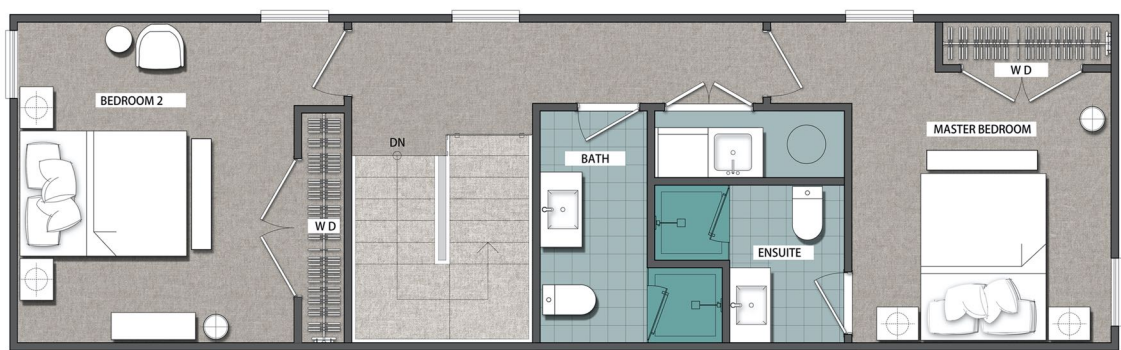

LOT	SITE AREA (sqm)
9	154
10	97
11	97
12	97
13	97
14	137
15	107
16	91
17	95
18	95
19	95
20	95
21	95
22	190

TYPE C	AREA (sqm)
GROUND FLOOR	50
FIRST FLOOR	57
DECK AREA	4
TOTAL	111

KEYPLAN

GROUND FLOOR

FIRST FLOOR

TYPE-C