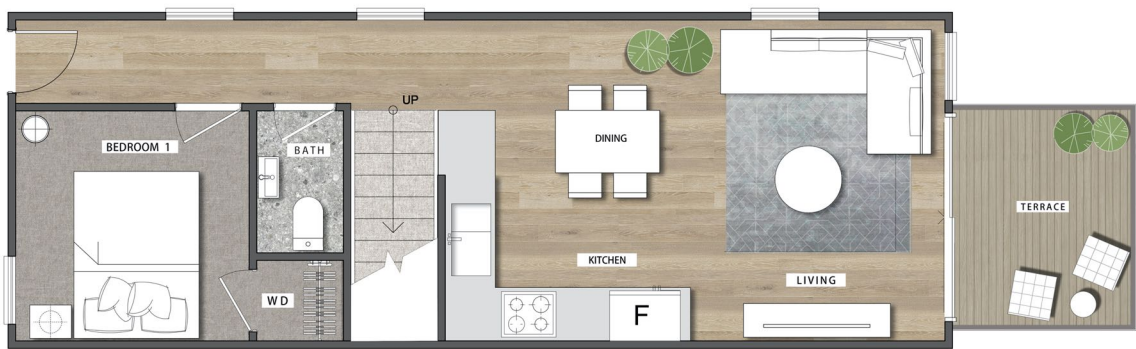

LOT	SITE AREA (sqm)
9	154
10	97
11	97
12	97
13	97
14	137
15	107
16	91
17	95
18	95
19	95
20	95
21	95
22	190

TYPE C	AREA (sqm)
GROUND FLOOR	50
FIRST FLOOR	57
DECK AREA	4
TOTAL	111

KEYPLAN

GROUND FLOOR

FIRST FLOOR

TYPE-C